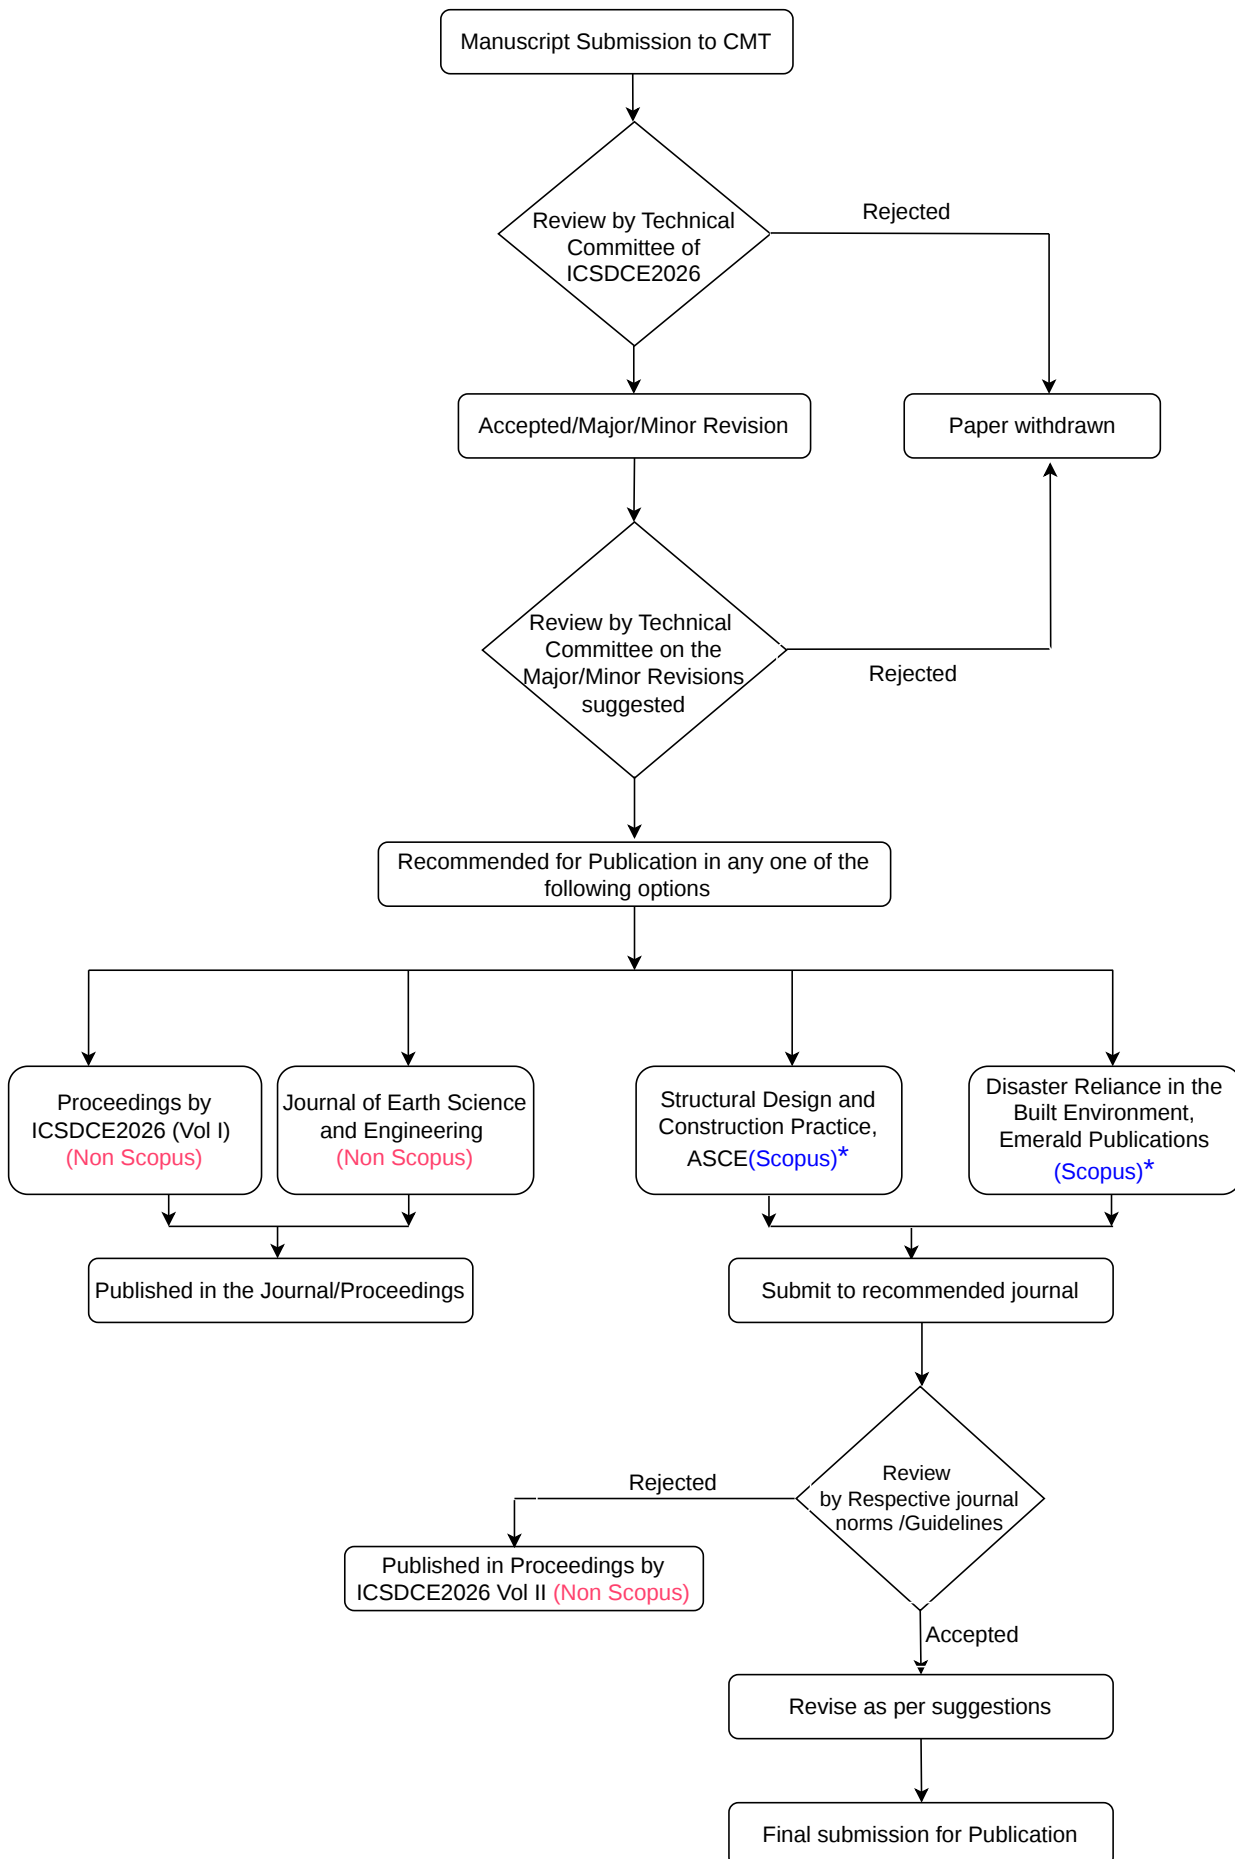

Flow Chart for Submission of paper for ICSDCE2026

* Author needs to submit the manuscript as per the guidelines provided by respective journal (ASCE, Emerald)

* Cover letter mentioning the reference of ICSDCE2026 must be attached while submitting the manuscript to respective journal (ASCE, Emerald).